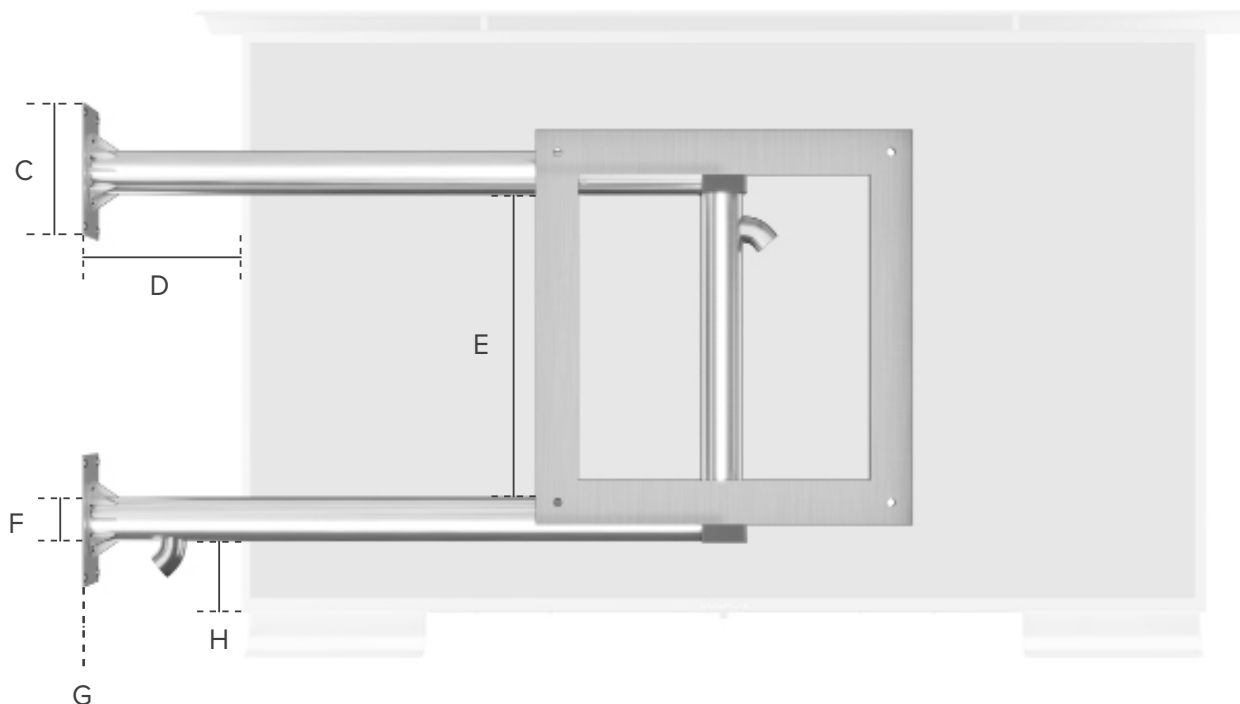

VESA Compatible

Cosmos Outdoor TV brackets and mounts are VESA compatible and therefore suitable for all TVs.

VESA BRACKETS

TV Size	A	B
32"	200mm	200mm
40"	300mm	300mm
50"	400mm	400mm
60"	400mm	400mm
75"	600mm	500mm
85"	600mm	400mm
100"	800mm	400mm

Side Wall Mount Specifications

Product Code	TV Size	C	D	E	F	G
COSMT-SD-32	32"	5.90" / 15 cm	8.00" / 20.3 cm	5.89" / 15 cm	2.00" / 5.1 cm	3.95" / 10 cm
COSMT-SD-40	40"	5.90" / 15 cm	8.00" / 20.3 cm	5.87" / 15 cm	2.00" / 5.1 cm	4.20" / 10.7 cm
COSMT-SD-50	50"	5.90" / 15 cm	8.00" / 20.3 cm	11.78" / 30 cm	2.00" / 5.1 cm	3.95" / 10 cm
COSMT-SD-60	60"	5.90" / 15 cm	8.00" / 20.3 cm	11.78" / 30 cm	2.00" / 5.1 cm	6.10" / 15.5 cm
COSMT-SD-75	75"	5.90" / 15 cm	8.00" / 20.3 cm	15.72" / 40 cm	2.00" / 5.1 cm	8.00" / 20.3 cm
COSMT-SD-85	85"	5.90" / 15 cm	8.00" / 20.3 cm	15.72" / 40 cm	2.00" / 5.1 cm	8.00" / 20.3 cm
COSMT-SD-100	100"	5.90" / 15 cm	8.00" / 20.3 cm	15.72" / 40 cm	2.00" / 5.1 cm	8.00" / 20.3 cm