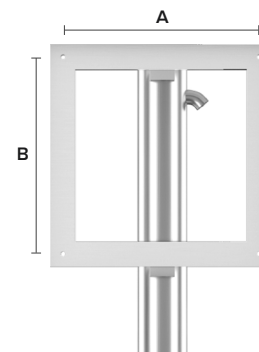

VESA BRACKETS

TV Size	A	B
32"	200mm	200mm
40"	300mm	300mm
50"	400mm	400mm
60"	400mm	400mm
75"	600mm	500mm
85"	600mm	400mm
100"	800mm	400mm