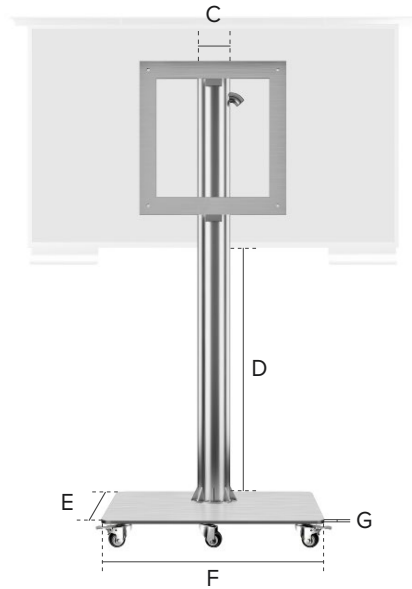

Wheeled Floor Mount Specifications

For Cosmos Outdoor TV 32" to 75"

For Cosmos Outdoor TV 85" to 100"

Product Code	TV Size	C	D	E	F	G	H
COSMT-WM-32	32"	3.15" / 8 cm	30.00" / 76 cm	15.00" / 38.1 cm	20.00" / 50.8 cm	0.40" / 1 cm	-
COSMT-WM-40	40"	3.15" / 8 cm	30.00" / 76 cm	15.00" / 38.1 cm	20.00" / 50.8 cm	0.40" / 1 cm	-
COSMT-WM-50	50"	4.00" / 10.2 cm	30.00" / 76 cm	20.00" / 50.8 cm	25.00" / 63.5 cm	0.40" / 1 cm	-
COSMT-WM-60	60"	4.00" / 10.2 cm	30.00" / 76 cm	20.00" / 50.8 cm	25.00" / 63.5 cm	0.40" / 1 cm	-
COSMT-WM-75	75"	4.50" / 11.4 cm	30.00" / 76 cm	25.00" / 63.5 cm	30.00" / 76 cm	0.40" / 1 cm	-
COSMT-WM-85	85"	5.00" / 12.7 cm	30.00" / 76 cm	25.00" / 63.5 cm	40.00" / 101.6 cm	0.40" / 1 cm	8.00" / 20.3 cm
COSMT-WM-100	100"	6.00" / 15.2 cm	30.00" / 76 cm	30.00" / 76 cm	50.00" / 127 cm	0.40" / 1 cm	8.00" / 20.3 cm