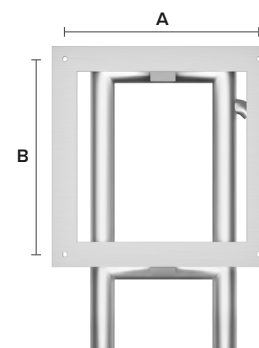

VESA BRACKETS

TV Size	A	B
32"	200mm	200mm
40"	300mm	300mm
50"	400mm	400mm
60"	400mm	400mm
75"	600mm	500mm
85"	600mm	400mm
100"	800mm	400mm