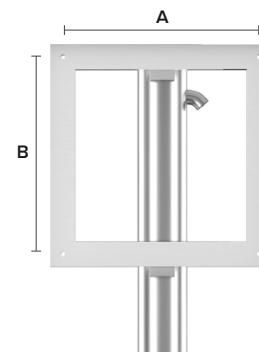

VESA BRACKETS

TV Size	A	B
32"	200mm	200mm
40"	300mm	300mm
50"	400mm	400mm
60"	400mm	400mm
75"	600mm	500mm
85"	600mm	400mm
100"	800mm	400mm

Stone Base Floor Mount Specifications

For Cosmos Outdoor TV 32" to 75"