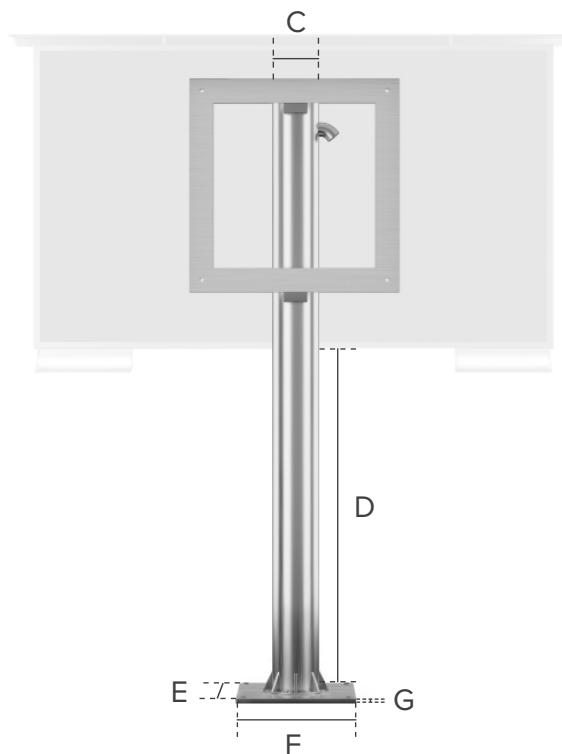

Permanent Floor Mount Specifications

Product Code	TV Size	C	D	E	F	G
COSMT-PF-32	32"	3.15" / 8 cm	30.00" / 76 cm	9.58" / 24.3 cm	9.58" / 24.3 cm	0.40" / 1 cm
COSMT-PF-40	40"	3.15" / 8 cm	30.00" / 76 cm	9.58" / 24.3 cm	9.58" / 24.3 cm	0.40" / 1 cm
COSMT-PF-50	50"	4.00" / 10.2 cm	30.00" / 76 cm	9.58" / 24.3 cm	9.58" / 24.3 cm	0.40" / 1 cm
COSMT-PF-60	60"	4.00" / 10.2 cm	30.00" / 76 cm	9.58" / 24.3 cm	9.58" / 24.3 cm	0.40" / 1 cm
COSMT-PF-75	75"	4.50" / 11.4 cm	30.00" / 76 cm	9.58" / 24.3 cm	9.58" / 24.3 cm	0.40" / 1 cm
COSMT-PF-85	85"	5.00" / 12.7 cm	30.00" / 76 cm	9.58" / 24.3 cm	9.58" / 24.3 cm	0.40" / 1 cm
COSMT-PF-100	100"	6.00" / 15.2 cm	30.00" / 76 cm	9.58" / 24.3 cm	9.58" / 24.3 cm	0.40" / 1 cm