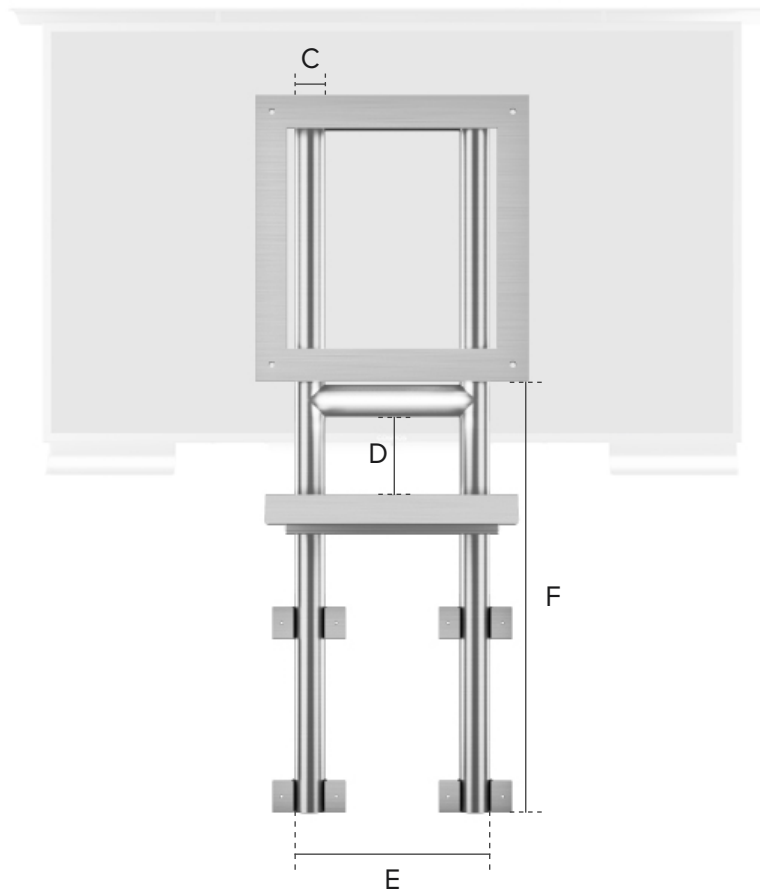

VESA Compatible

Cosmos Outdoor TV brackets and mounts are VESA compatible and therefore suitable for all TVs.

VESA BRACKETS

TV Size	A	B
40"	300mm	300mm
50"	400mm	400mm

Hot Tub Mount Specifications

Product Code	TV Size	C	D	E	F
COSMT-HT-40	40"	8.00" / 20.3 cm	5.90" / 15 cm	5.89" / 15 cm	2.00" / 5.1 cm
COSMT-HT-50	50"	8.00" / 20.3 cm	5.90" / 15 cm	5.87" / 15 cm	2.00" / 5.1 cm

SWIVEL WALL MOUNT

Product Codes: COSMT-SW-32/40/50

DETAILS

- Available for 32", 40" and 50" Cosmos Outdoor TVs
- Completely made of Aluminum
- Full Swivel, 10 degrees pan, and push-in and pull-out mechanism
- Power cable insert from the end or the bottom
- Very stable, rustproof, no maintenance required