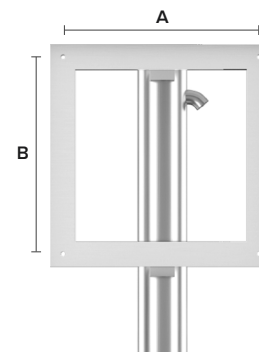

VESA Compatible

Cosmos Outdoor TV brackets and mounts are VESA compatible and therefore suitable for all TVs.

VESA BRACKETS

TV Size	A	B
32"	200mm	200mm
40"	300mm	300mm
50"	400mm	400mm
60"	400mm	400mm
75"	600mm	500mm
85"	600mm	400mm
100"	800mm	400mm