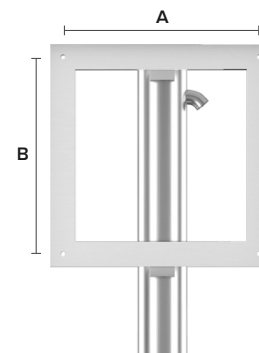

VESA Compatible

Cosmos Outdoor TV brackets and mounts are VESA compatible and therefore suitable for all TVs.

VESA BRACKETS

TV Size	A	B
32"	200mm	200mm
40"	300mm	300mm
50"	400mm	400mm
60"	400mm	400mm
75"	600mm	500mm
85"	600mm	400mm
100"	800mm	400mm