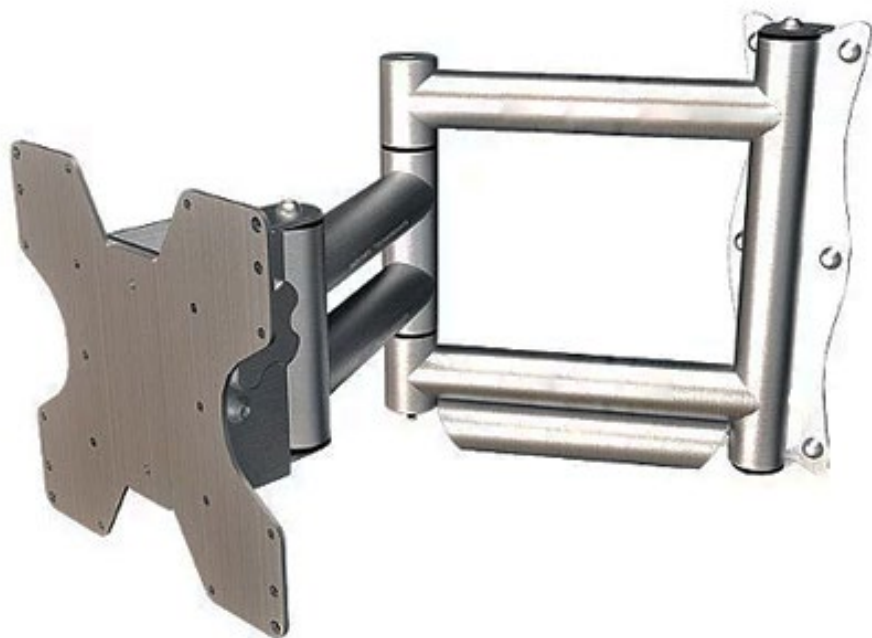

FEATURES

VESA Compatibility

Cosmos Outdoor TV brackets and mounts are VESA compatible and therefore suitable for all TVs. Indestructible, easy to maintain.

Cable Management

The cables are well protected against Water, Sun and Animals.

Stability

Perfectly balanced mounts with sturdy and heavy base to assure perfect stand to withstand any harsh weather.

VESA BRACKETS

TV Size	Dimensions	
32"	200mm	200mm
40"	300mm	300mm
50"	400mm	400mm

Swivel Wall Mount Specifications