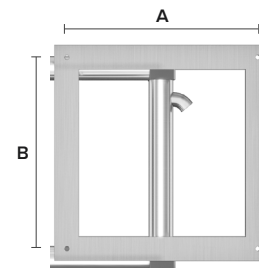

VESA BRACKETS

TV Size	A	B
32"	200mm	200mm
40"	300mm	300mm
50"	400mm	400mm
60"	400mm	400mm
75"	600mm	500mm
85"	600mm	400mm
100"	800mm	400mm