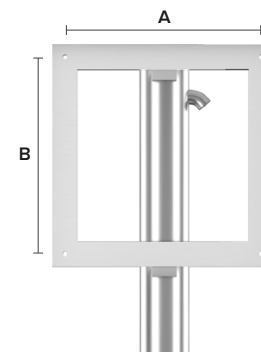

VESA Compatible

Cosmos Outdoor TV brackets and mounts are VESA compatible and therefore suitable for all TVs.

VESA BRACKETS

TV Size	A	B
32"	200mm	200mm
40"	300mm	300mm
50"	400mm	400mm
60"	400mm	400mm
75"	600mm	500mm
85"	600mm	400mm
100"	800mm	400mm