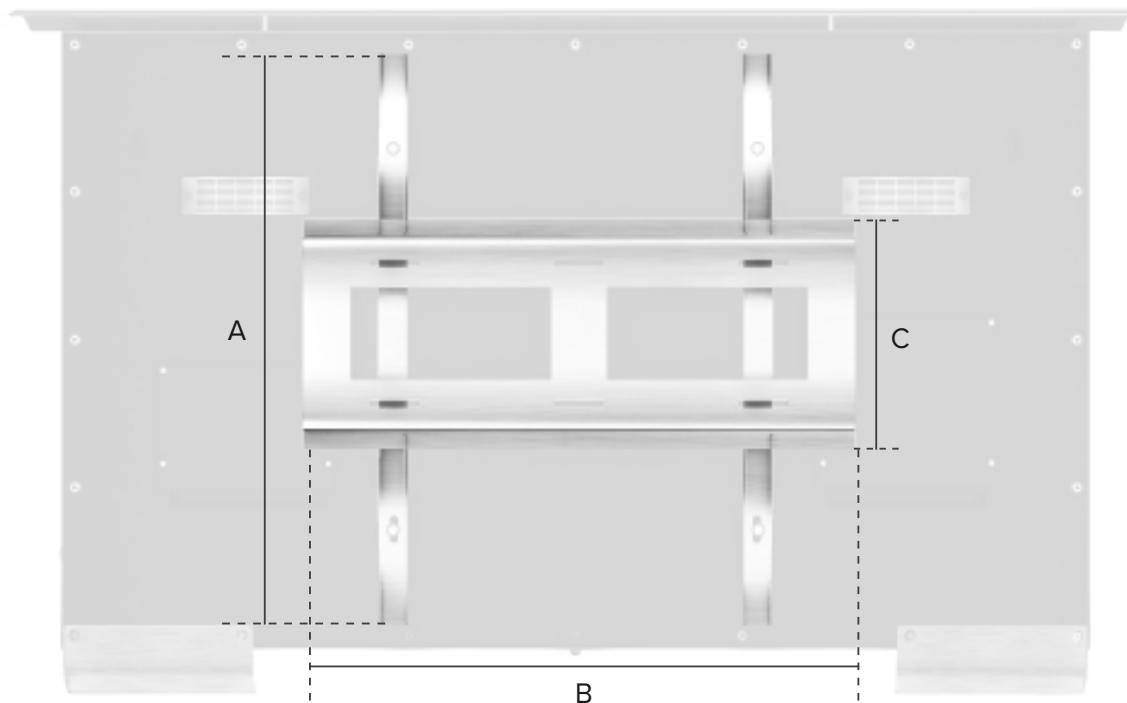

Stainless Steel Wall Bracket Specifications

Product Code	TV Size	A	B	C
COSMT-BR-32	32"	15.80" / 40.1 cm	19.70" / 50 cm	9.40" / 24 cm
COSMT-BR-40	40"	15.80" / 40.1 cm	19.70" / 50 cm	9.40" / 24 cm
COSMT-BR-50	50"	23.60" / 60 cm	23.60" / 60 cm	9.40" / 24 cm
COSMT-BR-60	60"	23.60" / 60 cm	23.60" / 60 cm	9.40" / 24 cm
COSMT-BR-75	75"	31.50" / 80 cm	39.40" / 100.1 cm	17.30" / 44 cm
COSMT-BR-85	85"	31.50" / 80 cm	39.40" / 100.1 cm	17.30" / 44 cm