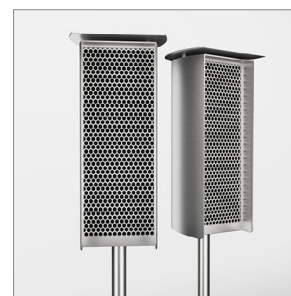

Main Speakers

Like all other SoundWave outdoor speakers, SoundWave Theater is made of very durable, rustproof and maintenance free stainless-steel.

Side Speakers

The two side speakers come standard on 15" stainless-steel pole that can be mounted on a tile, brick or wood.