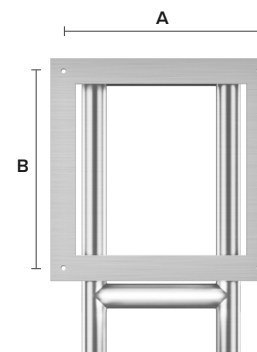

VESA Compatible

Cosmos Outdoor TV brackets and mounts are VESA compatible and therefore suitable for all TVs.

VESA BRACKETS

TV Size	A	B
40"	300mm	300mm
50"	400mm	400mm

Hot Tub Mount Specifications

Product Code	TV Size	C	D	E	F
COSMT-HT-40	40"	8.00" / 20.3 cm	5.90" / 15 cm	5.89" / 15 cm	2.00" / 5.1 cm
COSMT-HT-50	50"	8.00" / 20.3 cm	5.90" / 15 cm	5.87" / 15 cm	2.00" / 5.1 cm