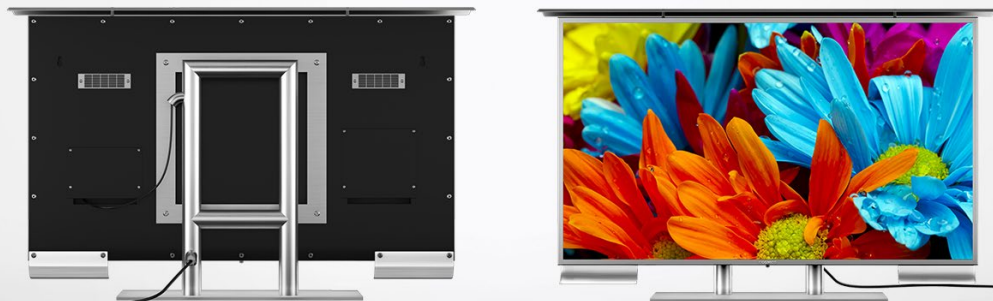

STAINLESS STEEL DESK MOUNT

DETAILS

- Available for all sizes Cosmos Outdoor TVs
- Completely made of stainless steel (S304)
- The standard distance from bottom TV to table 8" (20 cm). This can be customized when ordering
- Very stable, rustproof, no maintenance required

FEATURES

Stainless Steel

Cosmos Outdoor TV is made of high grade stainless **S304**. Very durable, Indestructable, easy to maintain.

Cable Management

The power cable and (if used) HDMI cable are inside the tubes, and well protected against weather, animals etc.

Stability

Cosmos Outdoor TVs are exposed to extreme conditions (wind, rain, snow, animals) and it's very important to mount the TV well, and this can only be achieved by specially designed mounts and brackets.