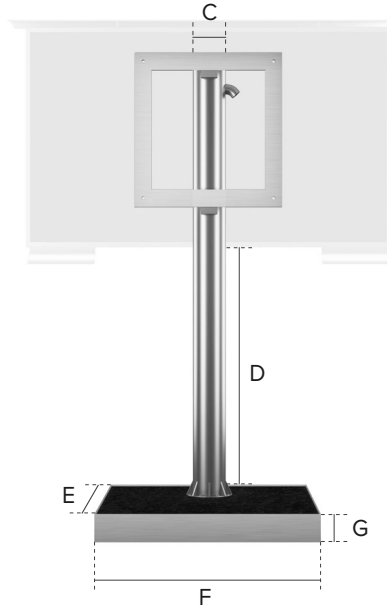

VESA BRACKETS

TV Size	A	B
32"	200mm	200mm
40"	300mm	300mm
50"	400mm	400mm
60"	400mm	400mm
75"	600mm	500mm
85"	600mm	400mm
100"	800mm	400mm

Stone Base Floor Mount Specifications

For Cosmos Outdoor TV 32" to 75"