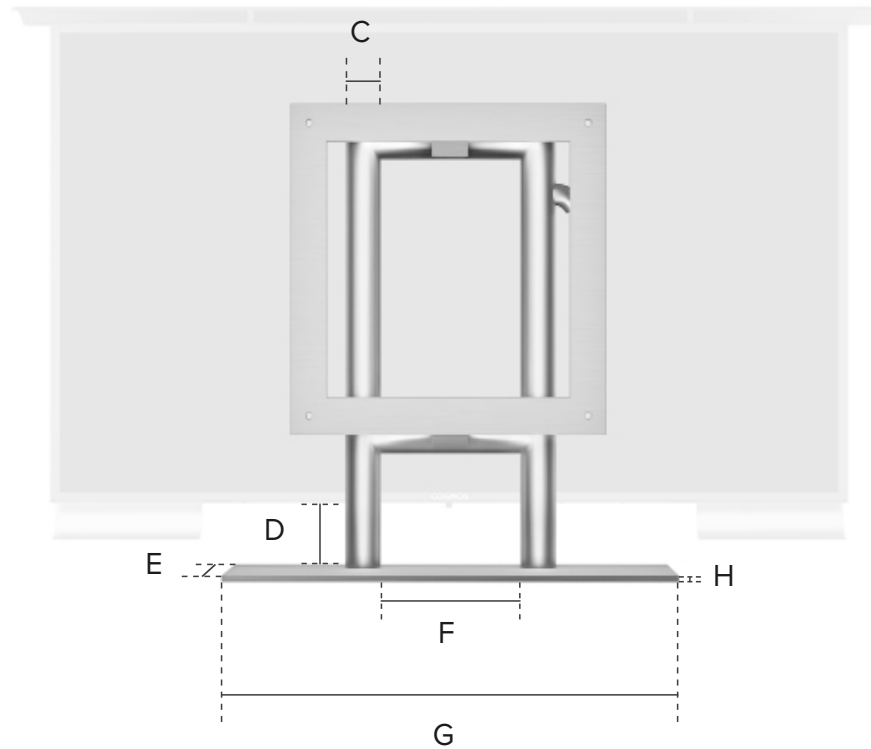

Stainless Steel Desk Mount Specifications

Product Code	TV Size	C	D	E	F	G	H
COSMT-DE-32	32"	2.00" / 5.1 cm	3.50" / 9 cm	8.00" / 20.3 cm	6.00" / 15.2 cm	20.00" / 50.8 cm	0.25" / 0.6cm
COSMT-DE-40	40"	2.00" / 5.1 cm	3.50" / 9 cm	8.00" / 20.3 cm	6.00" / 15.2 cm	20.00" / 50.8 cm	0.25" / 0.6cm
COSMT-DE-50	50"	2.00" / 5.1 cm	3.50" / 9 cm	10.00" / 25.4 cm	8.00" / 20.3 cm	25.00" / 63.5 cm	0.25" / 0.6cm-
COSMT-DE-60	60"	2.50" / 6.4 cm	3.50" / 9 cm	10.00" / 25.4 cm	10.00" / 25.4 cm	25.00" / 63.5 cm	0.25" / 0.6cm
COSMT-DE-75	75"	2.50" / 6.4 cm	3.50" / 9 cm	15.00" / 38.1 cm	12.00" / 30.5 cm	30.00" / 76 cm	0.25" / 0.6cm
COSMT-DE-85	85"	3.00" / 7.6 cm	3.50" / 9 cm	20.00" / 50.8 cm	16.00" / 40.6 cm	40.00" / 101.6 cm	0.25" / 0.6cm
COSMT-DE-00	100"	3.00" / 7.6 cm	3.50" / 9 cm	20.00" / 50.8 cm	20.00" / 50.8 cm	50.00" / 127 cm	0.25" / 0.6cm

SIDE WALL MOUNT

DETAILS

- Available for all sizes Cosmos Outdoor TVs
- Completely made of stainless steel (S304)
- The standard distance from side TV to wall 8" (20 cm). This can be customized when ordering
- Bracket can be used on both sides.
- Power cable insert from the end or the bottom
- Very stable, rustproof, no maintenance required