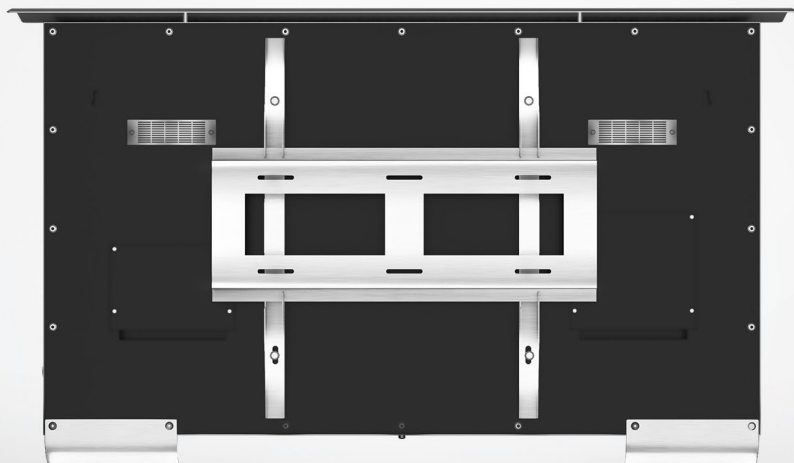

STAINLESS STEEL WALL BRACKET

DETAILS

- Available for all Cosmos Outdoor TV sizes
- Designed for Cosmos that allows you to keep the rain cap on the TV when mounted
- Completely made of stainless steel (S304)
- Very stable, rustproof, no maintenance required

FEATURES

Stainless Steel

Cosmos Outdoor TV is made of high grade stainless **S304**.
Very durable, Indestructable, easy to maintain.

Cable Management

The power cable and (if used) HDMI cable are inside the tubes, and well protected against weather, animals etc.

Stability

Cosmos Outdoor TVs are exposed to extreme conditions (wind, rain, snow, animals) and it's very important to mount the TV well, and this can only be achieved by specially designed mounts and brackets.