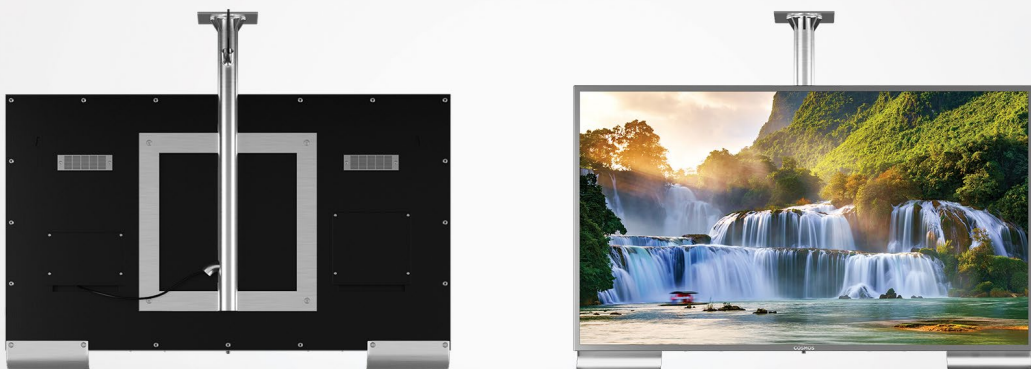

CEILING MOUNT

DETAILS

- Available for all sizes Cosmos Outdoor TVs
- Completely made of stainless steel (S304)
- The standard distance from top TV to ceiling is 8" (20 cm). This can be customized when ordering

FEATURES

Stainless Steel
Cosmos Outdoor TV is made of high grade stainless **S304**. Very durable, Indestructible, easy to maintain.

Cable Management
The power cable and (if used) HDMI cable are inside the tubes, and well protected against weather, animals etc.

Stability
Cosmos Outdoor TVs are exposed to extreme conditions (wind, rain, snow, animals) and it's very important to mount the TV well, and this can only be achieved by specially designed mounts and brackets.

VESA Compatible
Cosmos Outdoor TV brackets and mounts are VESA compatible and therefor suitable for all TVs.