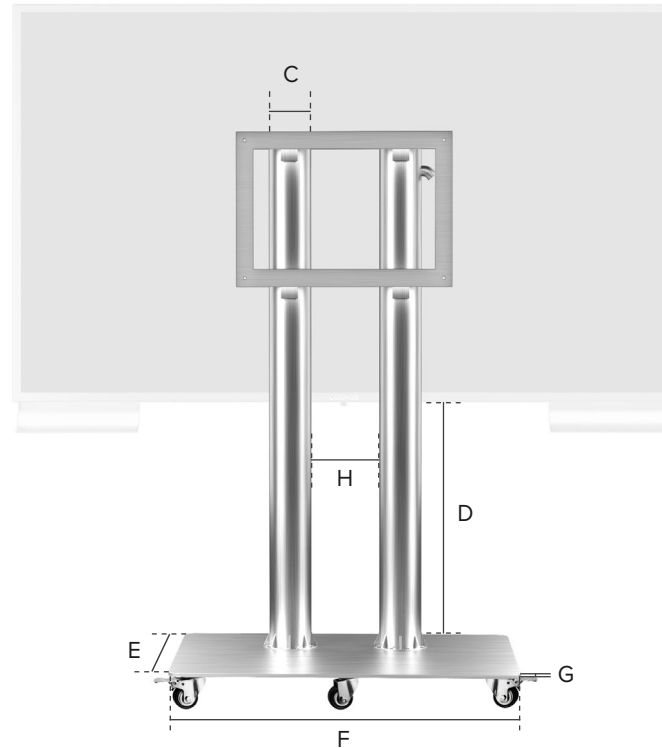

Wheeled Floor Mount Specifications

For Cosmos Outdoor TV 32" to 75"

For Cosmos Outdoor TV 85" to 100"

Product Code	TV Size	C	D	E	F	G	H
COSMT-WM-32	32"	3.15" / 8 cm	30.00" / 76 cm	15.00" / 38.1 cm	20.00" / 50.8 cm	0.40" / 1 cm	-
COSMT-WM-40	40"	3.15" / 8 cm	30.00" / 76 cm	15.00" / 38.1 cm	20.00" / 50.8 cm	0.40" / 1 cm	-
COSMT-WM-50	50"	4.00" / 10.2 cm	30.00" / 76 cm	20.00" / 50.8 cm	25.00" / 63.5 cm	0.40" / 1 cm	-
COSMT-WM-60	60"	4.00" / 10.2 cm	30.00" / 76 cm	20.00" / 50.8 cm	25.00" / 63.5 cm	0.40" / 1 cm	-
COSMT-WM-75	75"	4.50" / 11.4 cm	30.00" / 76 cm	25.00" / 63.5 cm	30.00" / 76 cm	0.40" / 1 cm	-
COSMT-WM-85	85"	5.00" / 12.7 cm	30.00" / 76 cm	25.00" / 63.5 cm	40.00" / 101.6 cm	0.40" / 1 cm	8.00" / 20.3 cm
COSMT-WM-100	100"	6.00" / 15.2 cm	30.00" / 76 cm	30.00" / 76 cm	50.00" / 127 cm	0.40" / 1 cm	8.00" / 20.3 cm