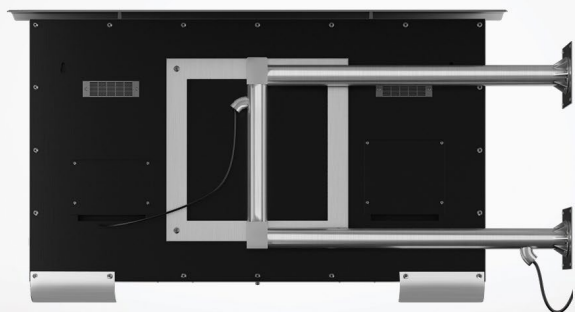

VESA Compatible

Cosmos Outdoor TV brackets and mounts are VESA compatible and therefore suitable for all TVs.