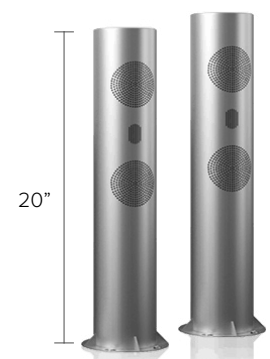

Subwoofer

An essential part of any great sound system is the subwoofer. Especially outdoors, a subwoofer will make a big difference.

SOUNDWAVE CYLINDER

FEATURES

Stainless Elegance

With the two built-in speakers and the flexibility you have to install them anywhere in your garden, you can create an outdoor TV experience you'll enjoy every time.